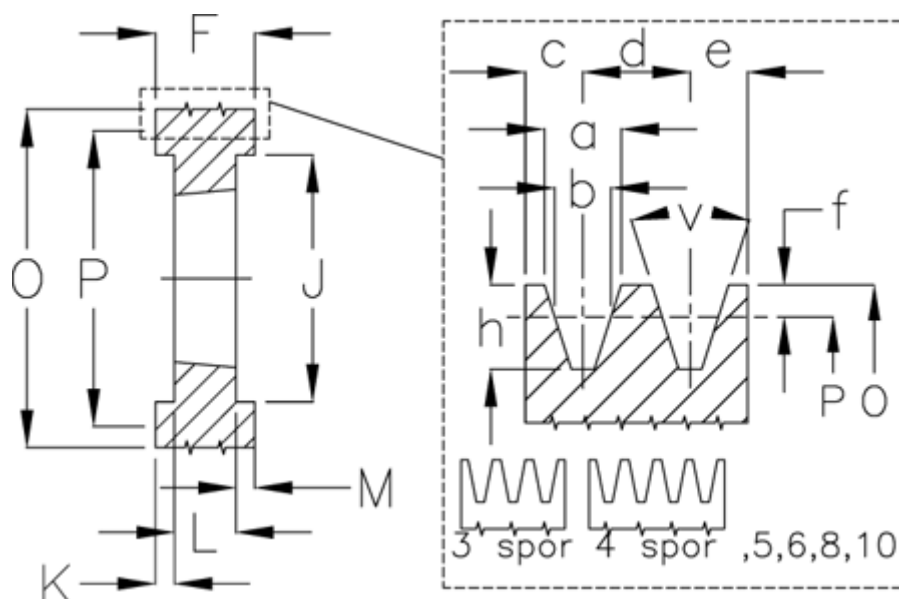

Article number: 604111023608

Description: V-belt pulley SPB 236/8 TL3535

Measures

a	= 16.3	For bush	= 3535	O	= 243.0
b	= 14.0	h	= 17.5	P	= 236
Bush ζ max	= 90	J	= 193	Type	= SPB
c	= 12.5	K	= 34,5	v	= 38 degrees
d	= 19.0	L	= 89		
e	= 12.5	m	= 34.5		
f	= 3.5	N	= -		
F	= 158	Number of ribs	= 8		